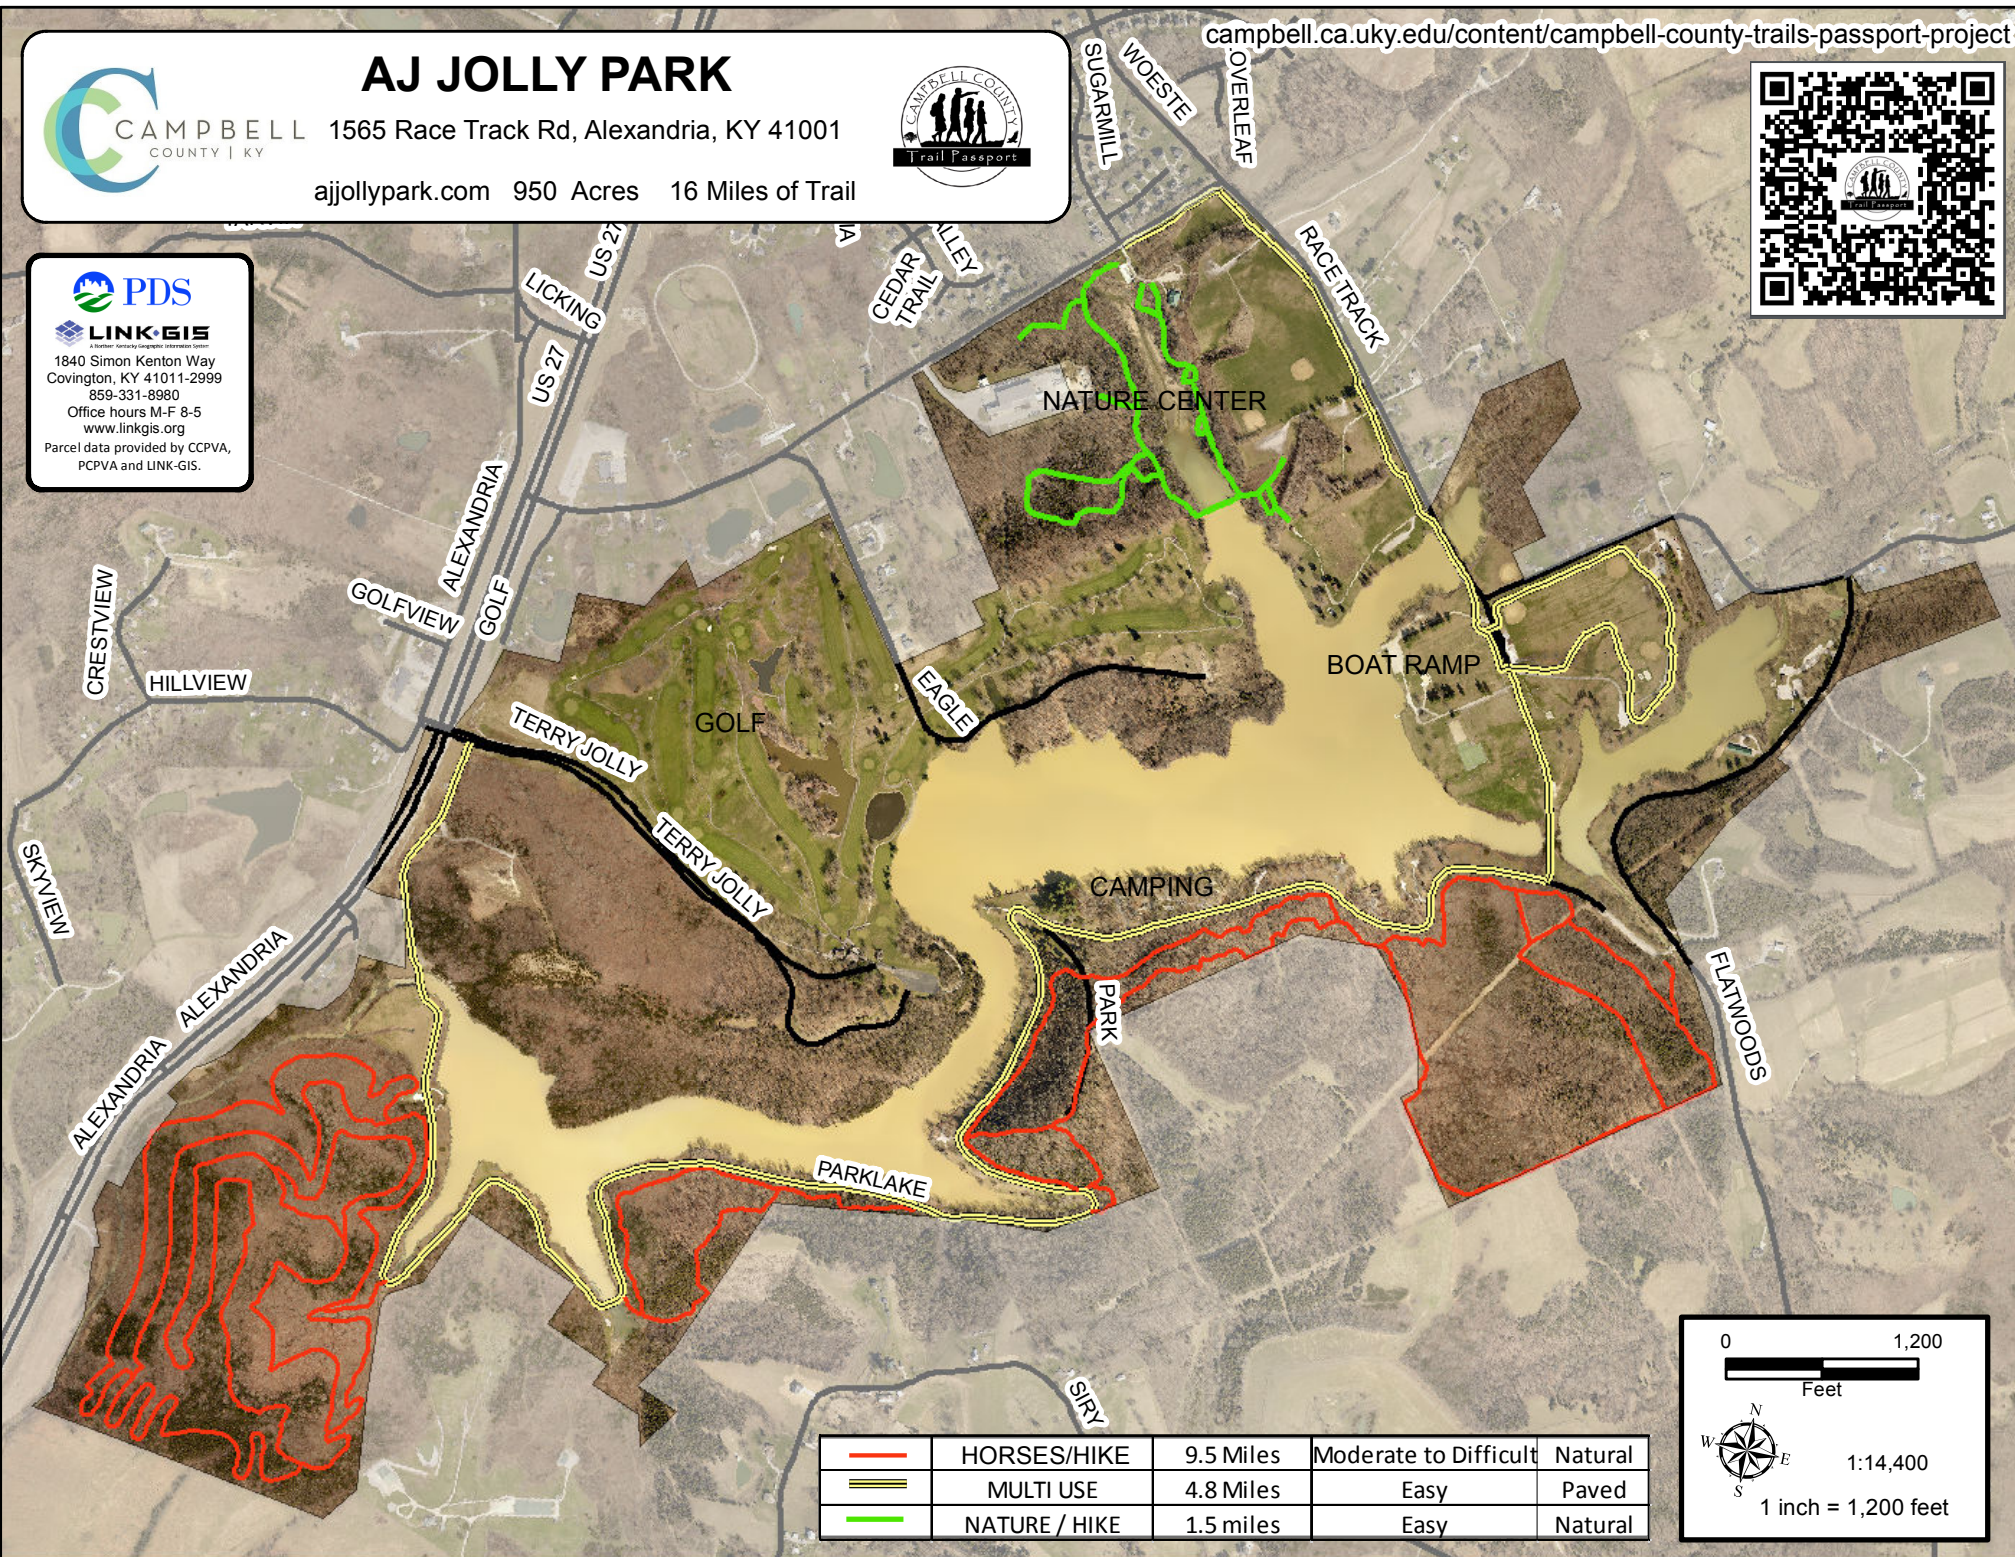

AJ JOLLY PARK

CAMPBELL COUNTY | KY 1565 Race Track Rd, Alexandria, KY 41001

ajjollypark.com 950 Acres 16 Miles of Trail

campbell.ca.uky.edu/content/campbell-county-trails-passport-project

PDS
LINK-GIS
 1840 Simon Kenton Way
 Covington, KY 41011-2999
 859-331-8980
 Office hours M-F 8-5
www.linkgis.org
 Parcel data provided by CCPVA,
 PCPVA and LINK-GIS.

	HORSES/HIKE	9.5 Miles	Moderate to Difficult	Natural
	MULTI USE	4.8 Miles	Easy	Paved
	NATURE / HIKE	1.5 miles	Easy	Natural

0 1,200
 Feet

 1:14,400
 1 inch = 1,200 feet